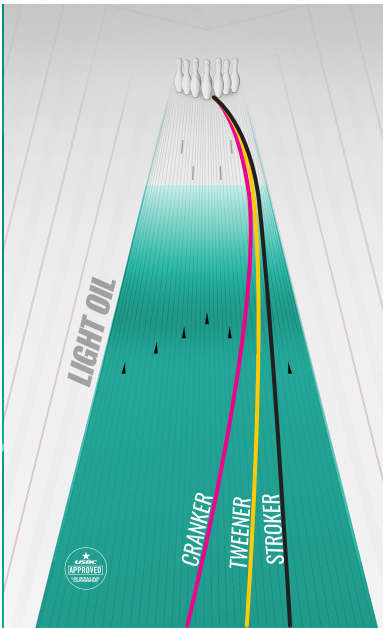

STORM

TROPICAL SURGE™

SMELL ME!

COVERSTOCK: Reactor™ Reactive
 WEIGHT BLOCK: Surge™ Core
 BALL COLOR: Multiple Color Options

| | 16 lb | 15 lb | 14 lb | 13 lb | 12 lb |
|-------------|-------|-------|-------|-------|-------|
| RG | 2.57 | 2.58 | 2.60 | 2.62 | 2.64 |
| DIFF | .025 | .024 | .025 | .021 | .020 |

Available in 10-16 Lbs.

Recommended
Cleaner

SCAN ME

STORM

TROPICAL SURGE™

SMELL ME!

COVERSTOCK: Reactor™ Reactive
 WEIGHT BLOCK: Surge™ Core
 BALL COLOR: Multiple Color Options

| | 16 lb | 15 lb | 14 lb | 13 lb | 12 lb |
|-------------|-------|-------|-------|-------|-------|
| RG | 2.57 | 2.58 | 2.60 | 2.62 | 2.64 |
| DIFF | .025 | .024 | .025 | .021 | .020 |